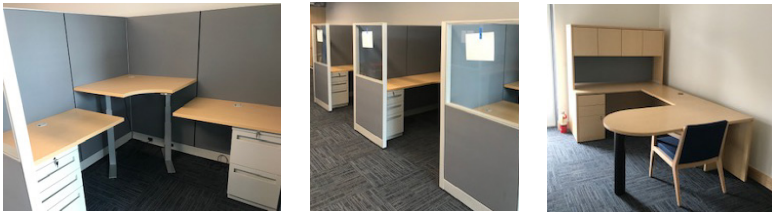

When Will We Ever Learn (Sigh)

Amazon is at it again with their "Amazon Smiles Program". What the program says is *if you purchase from them they will be happy to make a donation to the charity of your choice from your purchase*. Here is the truth behind Amazon Smiles:

- In the smallest of print, it states your charity will receive .005%. If you do the math, it is a 1/2 cent for every dollar. Wow!! Isn't that generous!!
- If you do the math further it means a $100.00 purchase will allow for a $.50 donation to your favorite charity.
- What makes this so clever is Amazon reaches out to Not for Profits to e-mail their membership or donation list to sign up for Amazon Smiles. How nice to use a Not for Profit for free advertise for little or no return.
- Some agencies we have asked in regards to the program have not received monthly, quarterly or yearly reports on monies that were to be donated to their organization. There are no accountability folks; however on the other hand why keep track for pennies on the dollar?!

So, here is what we recommend, you want to donate to a worthwhile charity, just write your own check to your particular. You don't know who is in your area? We have many worthwhile not for profits with great missions, outstanding community service and top notch volunteers. We would be happy to make recommendations based on your passion.

Trust in Marco Office Supply - **no fine print, no gimmicks, just the simple truth.** Stay local, Shop local and watch out for profit making gimmicks that truly don't give back.

the hive.

Project Spotlight: Marco Island PD

Pictured: Our client, the Marco Island Police Department, knew they needed to call in some reinforcements to help with their new marketing campaign for recruitment. After learning about their goals, The Hive developed a strategy and got started on creating a refreshing look for the department.

Included:

Banners, post cards, business cards, slogans and images for digital marketing.

Skillset Utilized:

Illustration, Photography, Graphic Design and Content Creation.