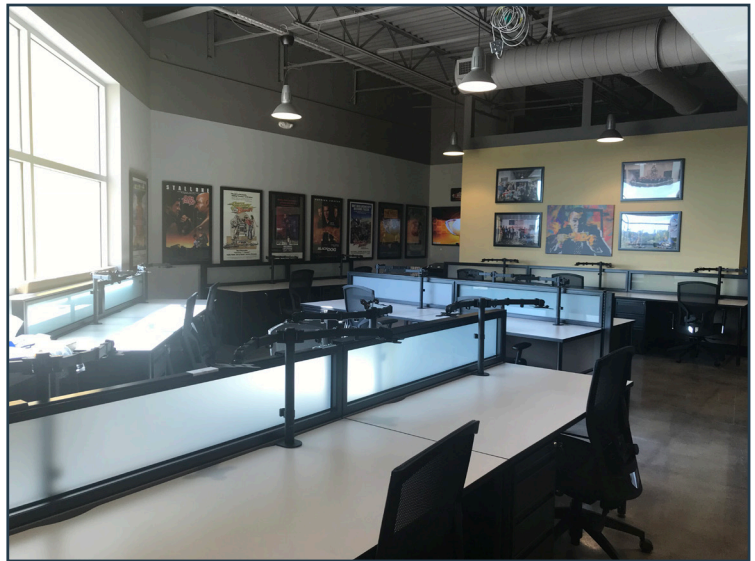

Evolve Cubicle System Remodel

Happy Thanksgiving from All of Us at Marco Office Supply!

Furniture Specials

Lorell Conjure Executive High-back Mesh Chair - \$229.00

- 24" Length x 25.2" Width x 43.7" Height
- Mesh back helps you stay cool
- Upholstered seat cushion offers sturdy support
- Lumbar support helps prevent lower back strain
- Fully adjustable, ergonomic seat mechanism
- Also offers ratchet back, tilt tension and more

La-Z-Boy Executive Chair - \$395.00

- 32.8" Width x 27.8" Depth x 45.3" Height
- Faux-leather with high abrasion-resistance
- High back with flexible lumbar support to conform with your movement
- Gel-infused memory foam for premium comfort seat
- Heavy-duty arms and base

Offices To Go Sit-Stand Tables

- 48" to 72" lengths
- 24" to 30" widths
- 5 Laminate top colors available
- \$490.00 - \$536.00
- Call Brett for Pricing - (239) 659-4701

NAPLES
220 Industrial Boulevard
www.MarcoOfficeSupply.com